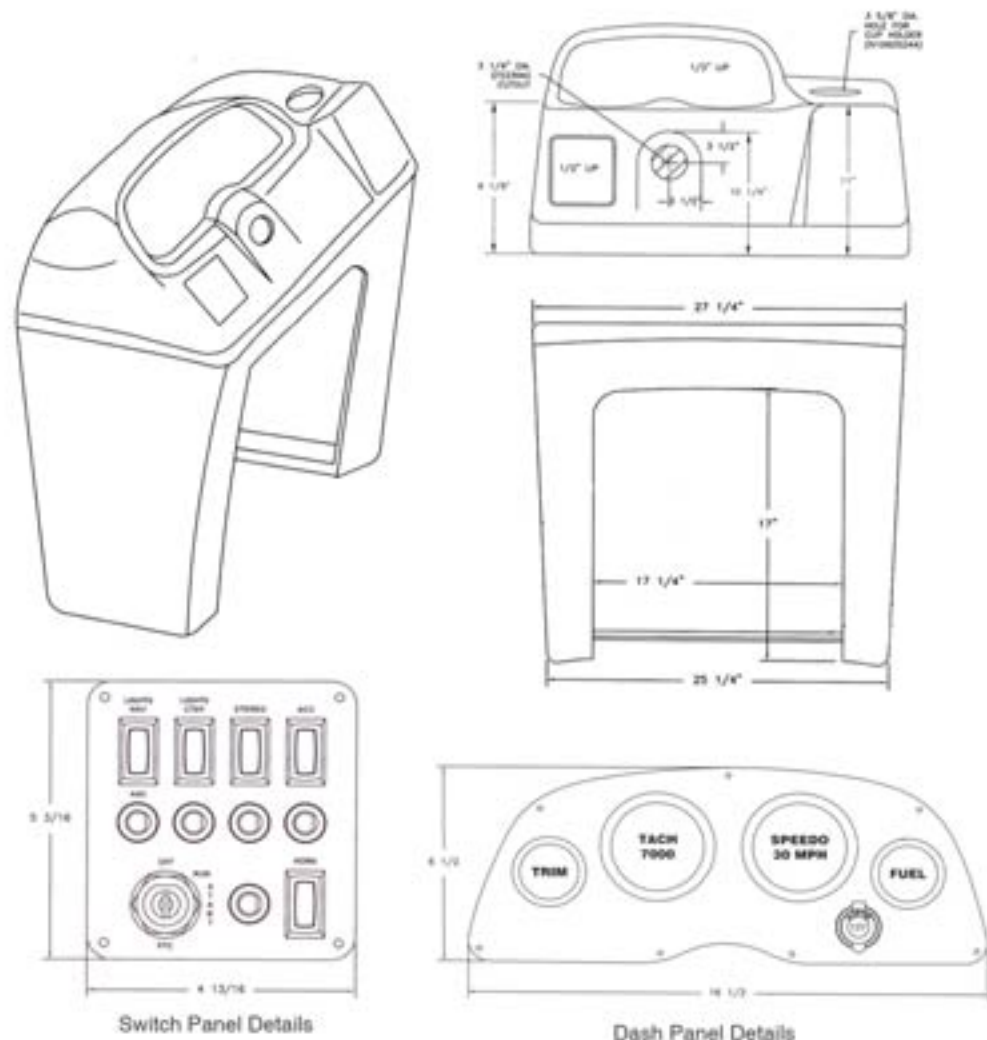

THE SHOREWOOD CONSOLE

*Clean.
Contemporary.
Efficient.*

*This value
priced console
will complement
any platform.*

SHOREWOOD

Thoughtful Design

The Shorewood Console is our value priced pontoon boat console. This sturdy console is designed to meet the needs of your entry level or compact pontoon boat product line. Each Shorewood console is constructed from fiberglass reinforced, acrylic capped ABS. This construction produces a console that has an expensive looking outer shell that is easy to maintain and stands up to years of exposure to the elements. The optional dash panel includes 4 lighted chrome bezel gauges for fuel, trim, speedometer and a tachometer plus a 12-Volt accessory outlet. The standard switch panel is loaded with 5 switches and integrated fuses plus a push-to-choke ignition switch. Also included with the panel sets is an ABYC compliant electrical harness that terminates into a 16-pin Packard GT280 connector for easy integration into your electrical harness.

When you order your electrical harness from Marine Electrical Products, you will be guaranteed a plug-and-play product lineup that will make outfitting your boat quick and easy. Our boat-in-a-box packages insure that every vessel is wired with the appropriate wire gauge and connectors and will conform to ABYC specifications.

The Shorewood shown in Bone acrylic with Oxford Burl panel material, Teleflex Lido gauges, Mini rocker switches and integrated fuses.

Prices start at \$325 for the basic Shorewood console.

Unit pictured with optional dash panel, gauges, switches, breakers, and electrical harness interface retails for \$525.

THE SHOREWOOD CONSOLE

SPECIFICATIONS:

Height. Deck to top: 38.5 inches.

Deck to helm center: 27.25 inches

Width. At base: 25.25 inches.

Overall width: 28 inches.

Depth. Overall depth: 20.625 inches

Construction: Acrylic capped ABS plastic 0.150" with two coats of fiberglass reinforcement fiberglass.